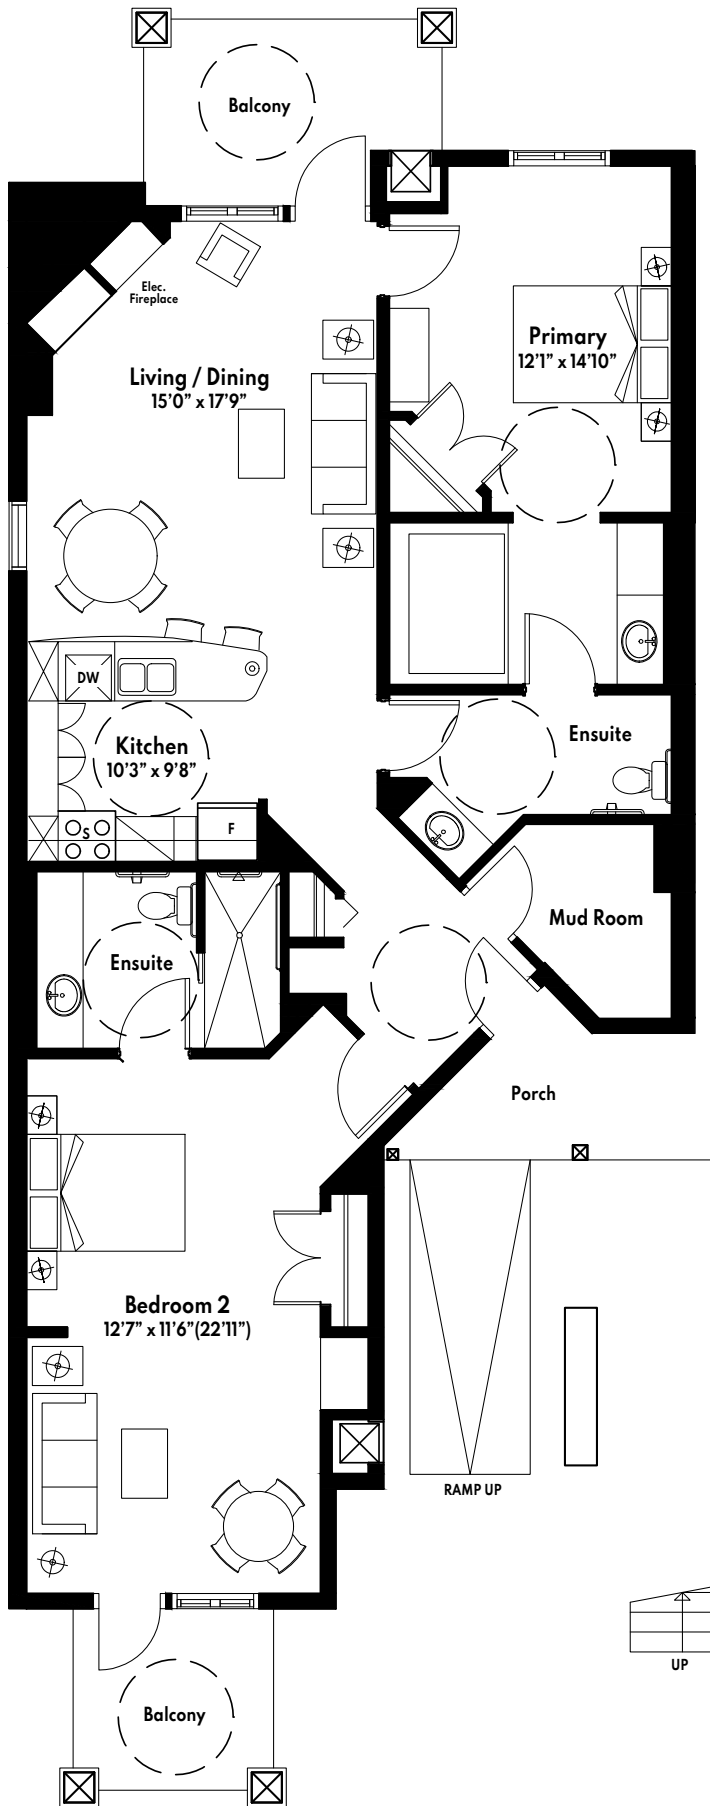

1,271 SQ. FT.

The Simcoe

1,398 - 1,408 SQ. FT.

The Copeland

1,397 - 1,407 SQ. FT.

The Moonstone

1,407 SQ. FT.

The Craighurst

1,413 - 1,449 SQ. FT.

1,442 SQ. FT.