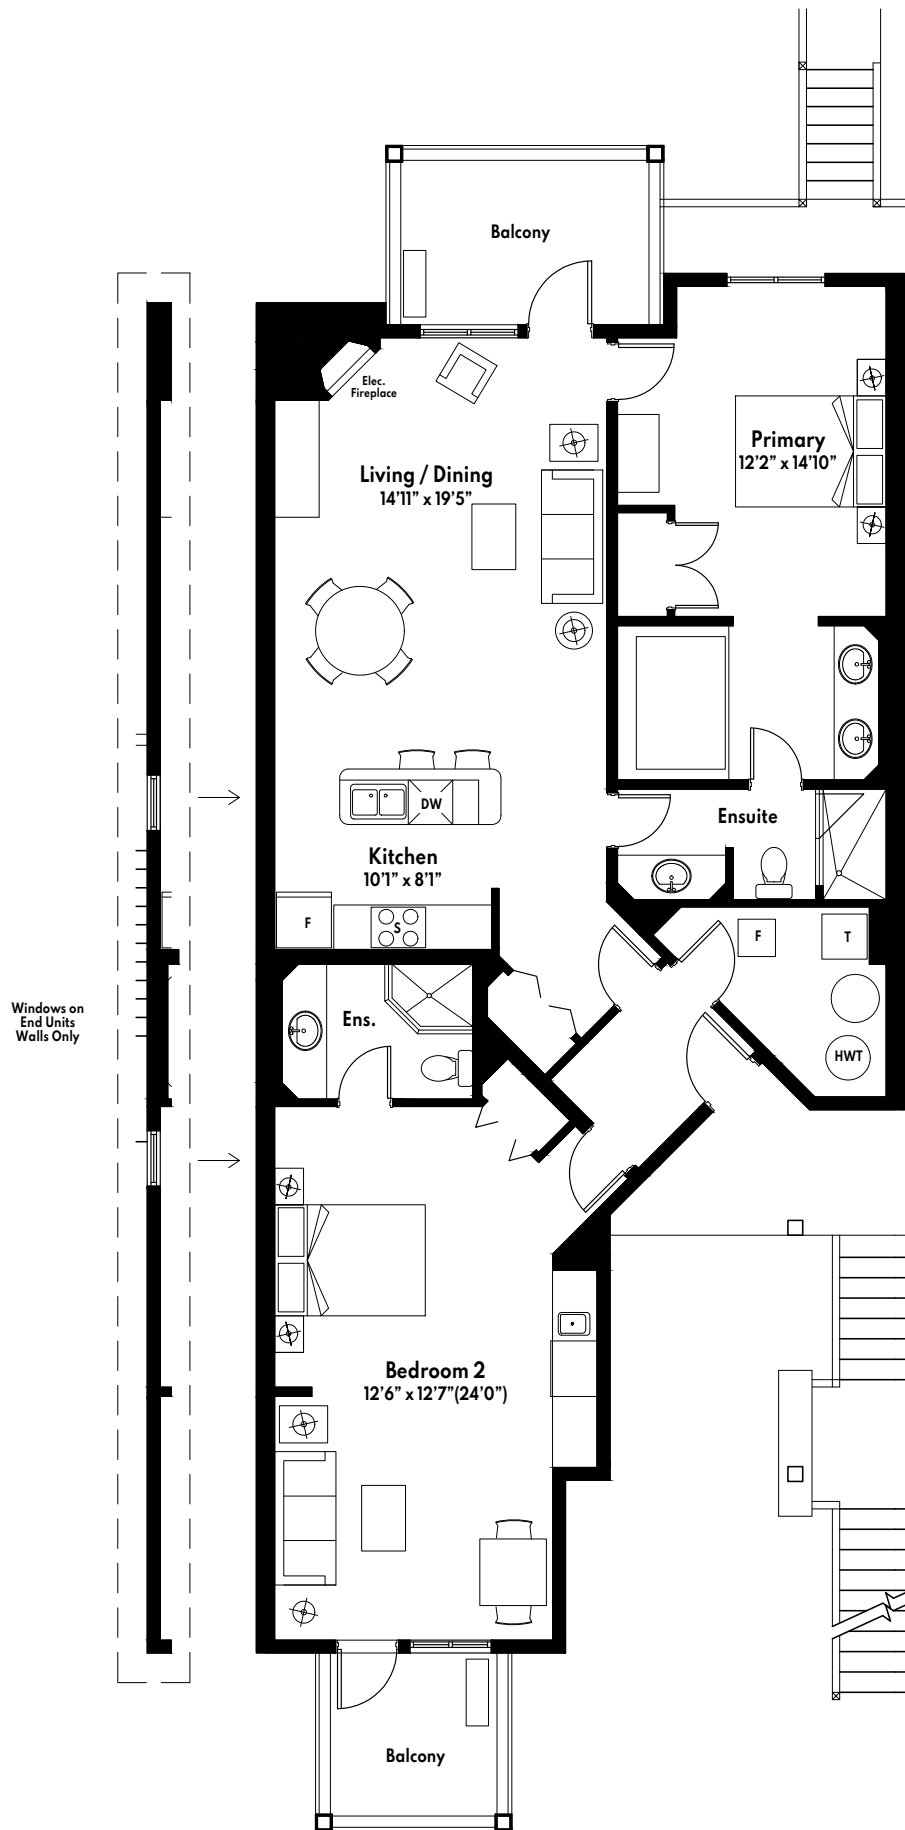

1,271 SQ. FT.

The Simcoe

1,398 - 1,408 SQ. FT.

The Copeland

1,397 - 1,407 SQ. FT.

The Moonstone

1,407 SQ. FT.

The Craighurst

1,413 - 1,449 SQ. FT.

1,442 SQ. FT.