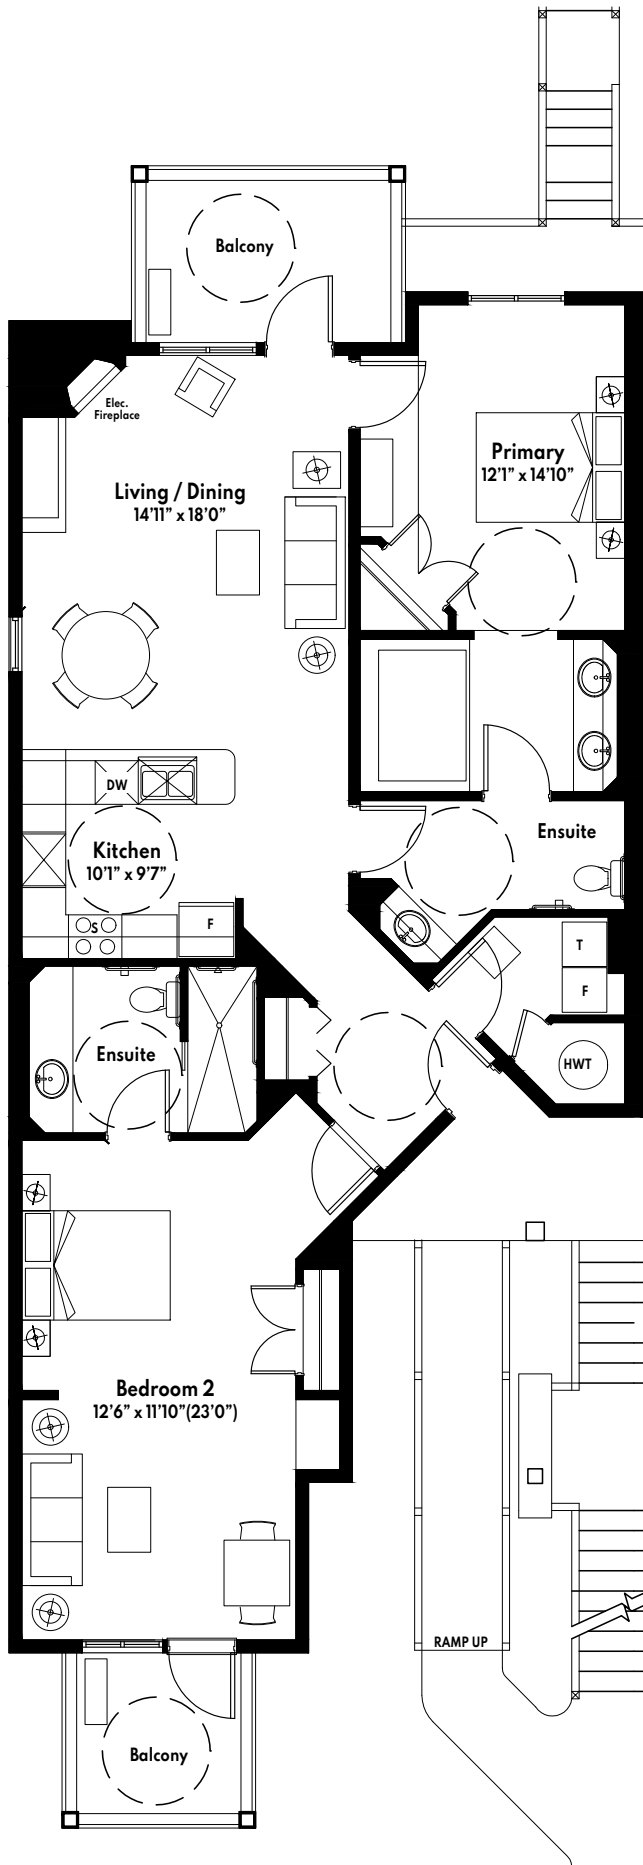

1,271 SQ. FT.

The Simcoe

1,398 - 1,408 SQ. FT.

The Copeland

1,397 - 1,407 SQ. FT.

The Moonstone

1,407 SQ. FT.

The Craighurst

1,413 - 1,449 SQ. FT.

1,442 SQ. FT.