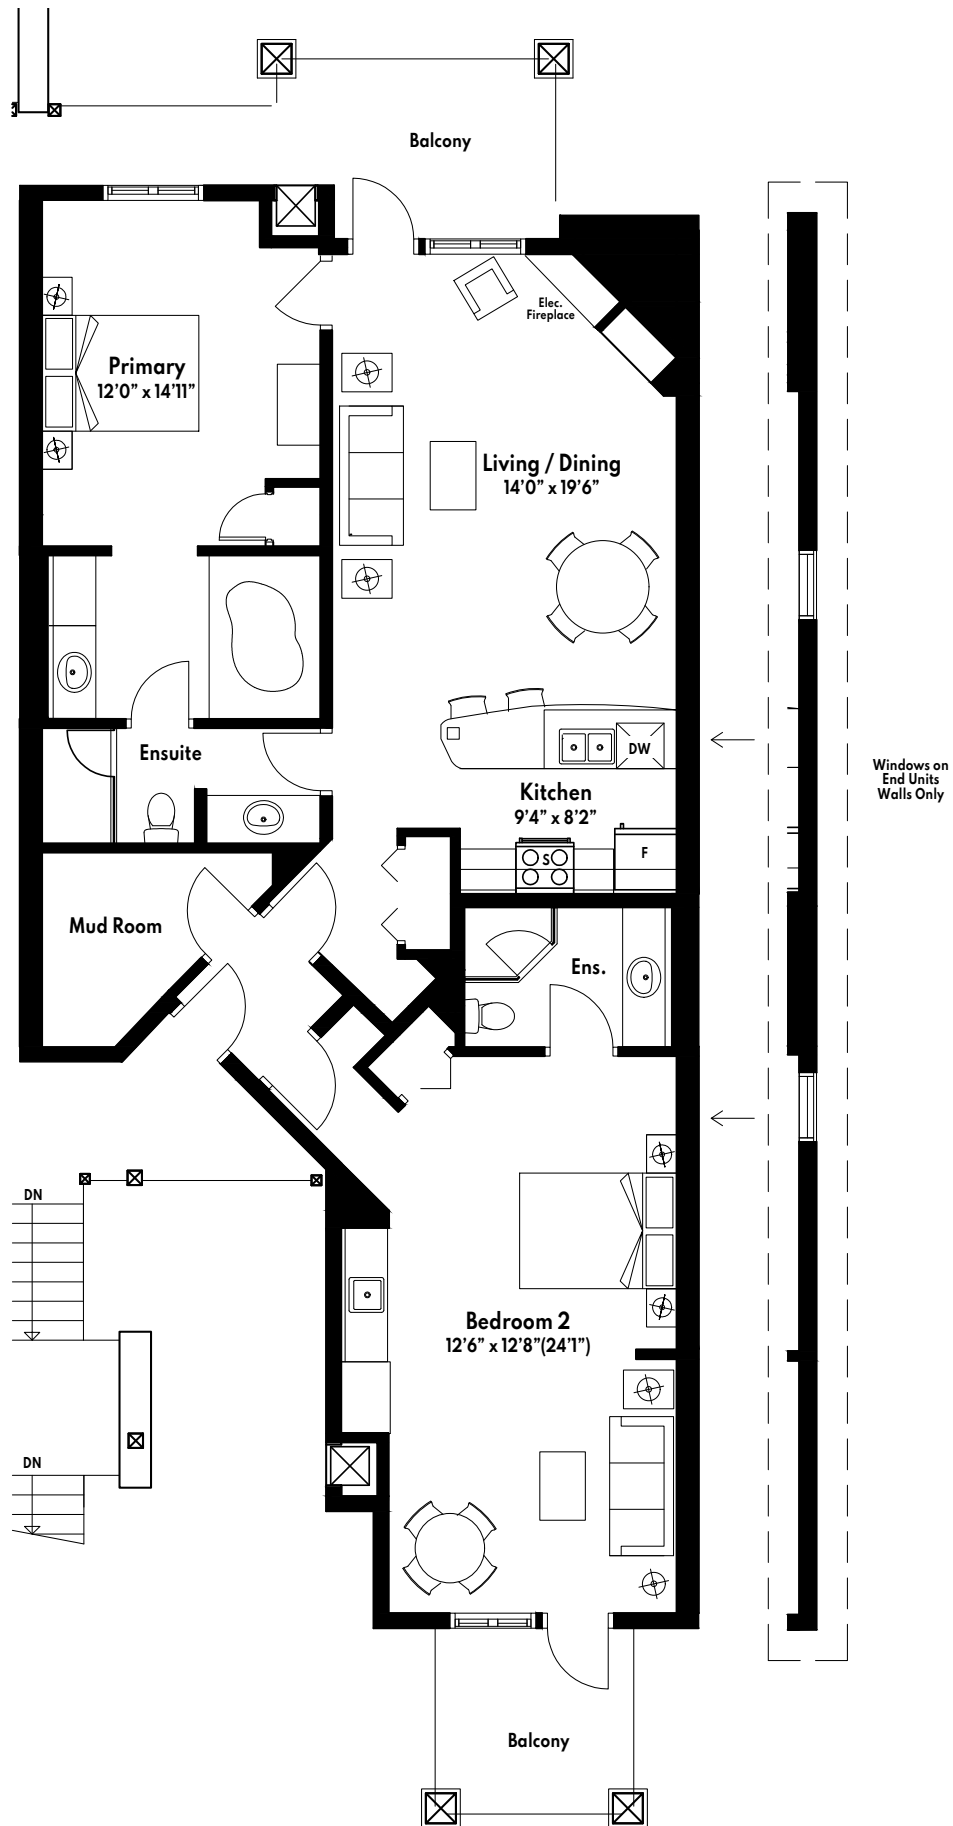

1,271 SQ. FT.

The Simcoe

1,398 - 1,408 SQ. FT.

The Copeland

1,397 - 1,407 SQ. FT.

The Moonstone

1,407 SQ. FT.

The Craighurst

1,413 - 1,449 SQ. FT.

1,442 SQ. FT.