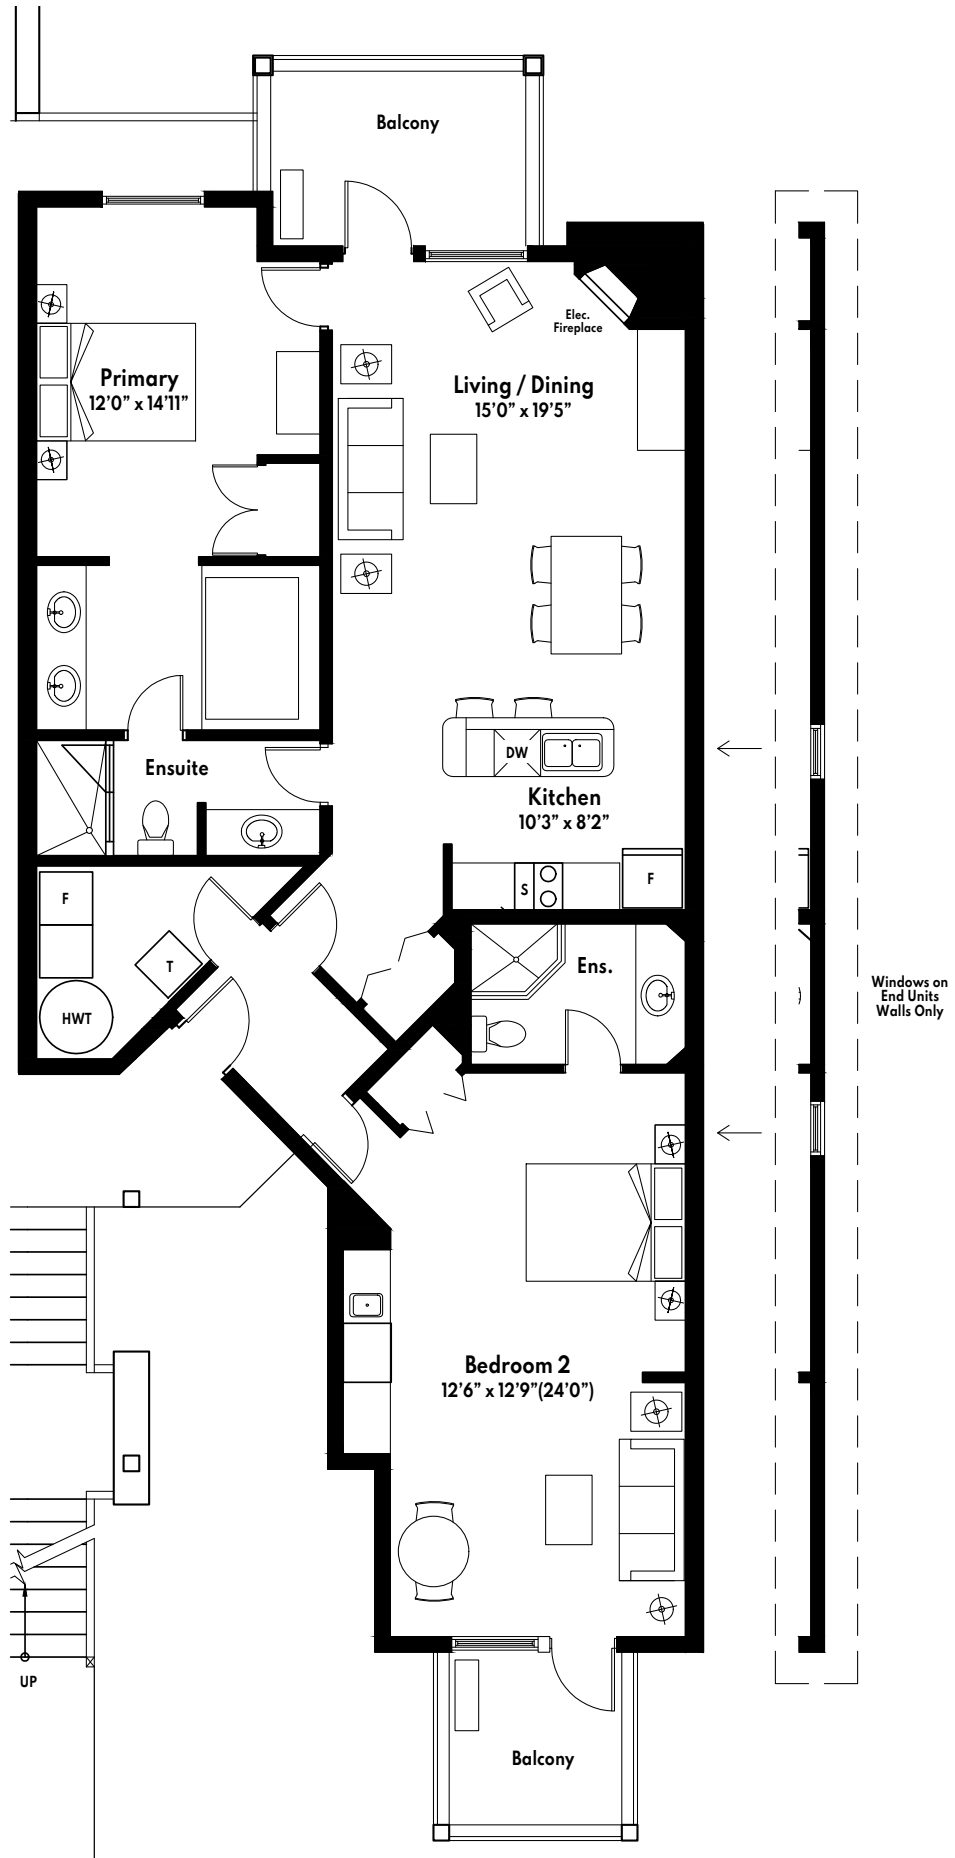

1,271 SQ. FT.

The Simcoe

1,398 - 1,408 SQ. FT.

The Copeland

1,397 - 1,407 SQ. FT.

The Moonstone

1,407 SQ. FT.

The Craighurst

1,413 - 1,449 SQ. FT.

1,442 SQ. FT.